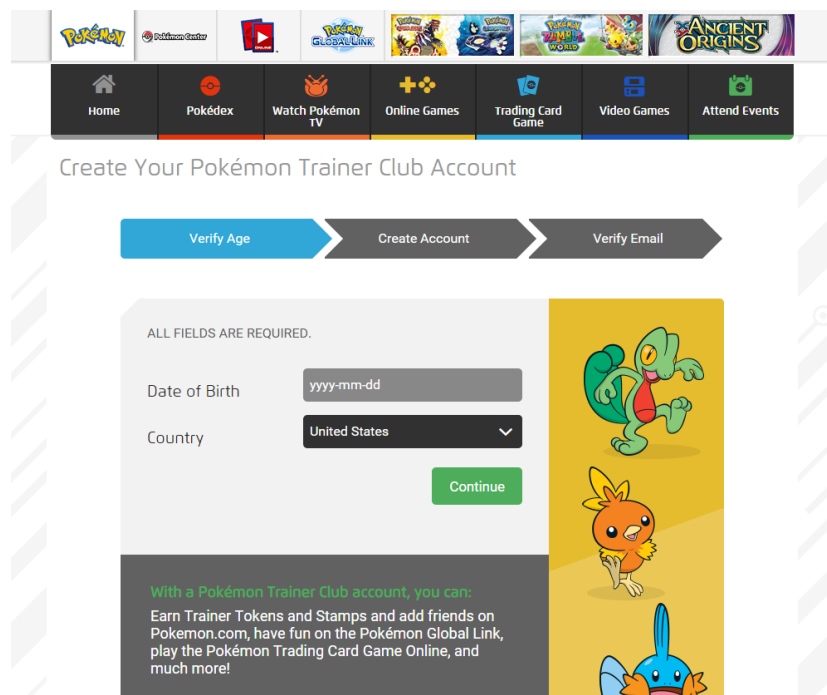

How to Create a Pokémon Trainer Club Account

1. Navigate to Pokémon.com and click the **Join** tab on the left side menu.

2. Once you've clicked Join, you'll be brought to a page where you can **Create your Pokémon Trainer Club Account**. On this **Verify Age** page, enter in your *Date of Birth* and the *Country* you reside in. Once you've finished this page, click the **Continue** button.

3. On the **Create Account** page, be sure to fill out all the various required fields, read through the Pokémon Website Terms of Use, check the Terms of Use accept box, and click the **Continue** button.