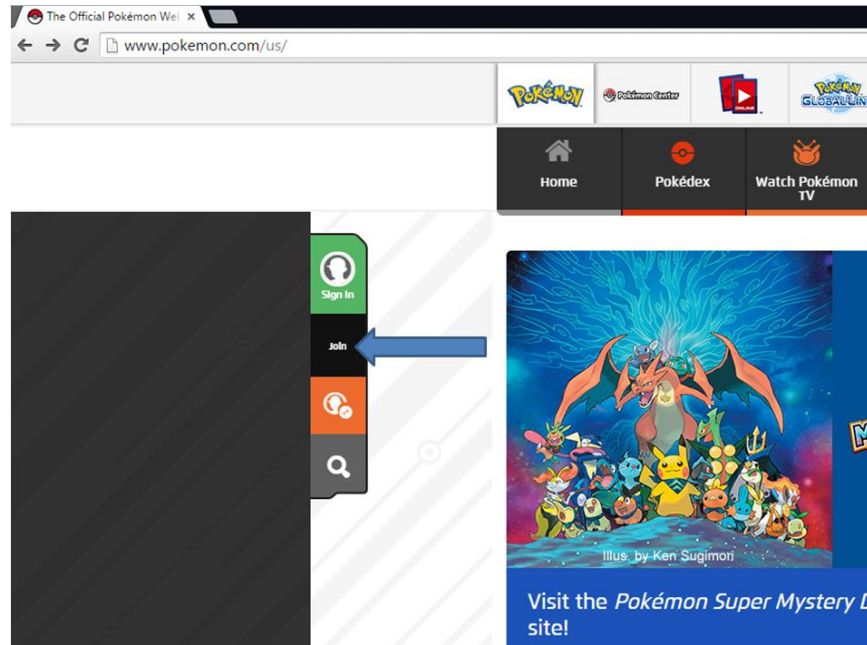

How to Create a Pokémon Trainer Club Account

1. Navigate to Pokémon.com and click the **Join** tab on the left side menu.

2. Once you've clicked Join, you'll be brought to a page where you can **Create your Pokémon Trainer Club Account**. On this **Verify Age** page, enter in your *Date of Birth* and the *Country* you reside in. Once you've finished this page, click the **Continue** button.