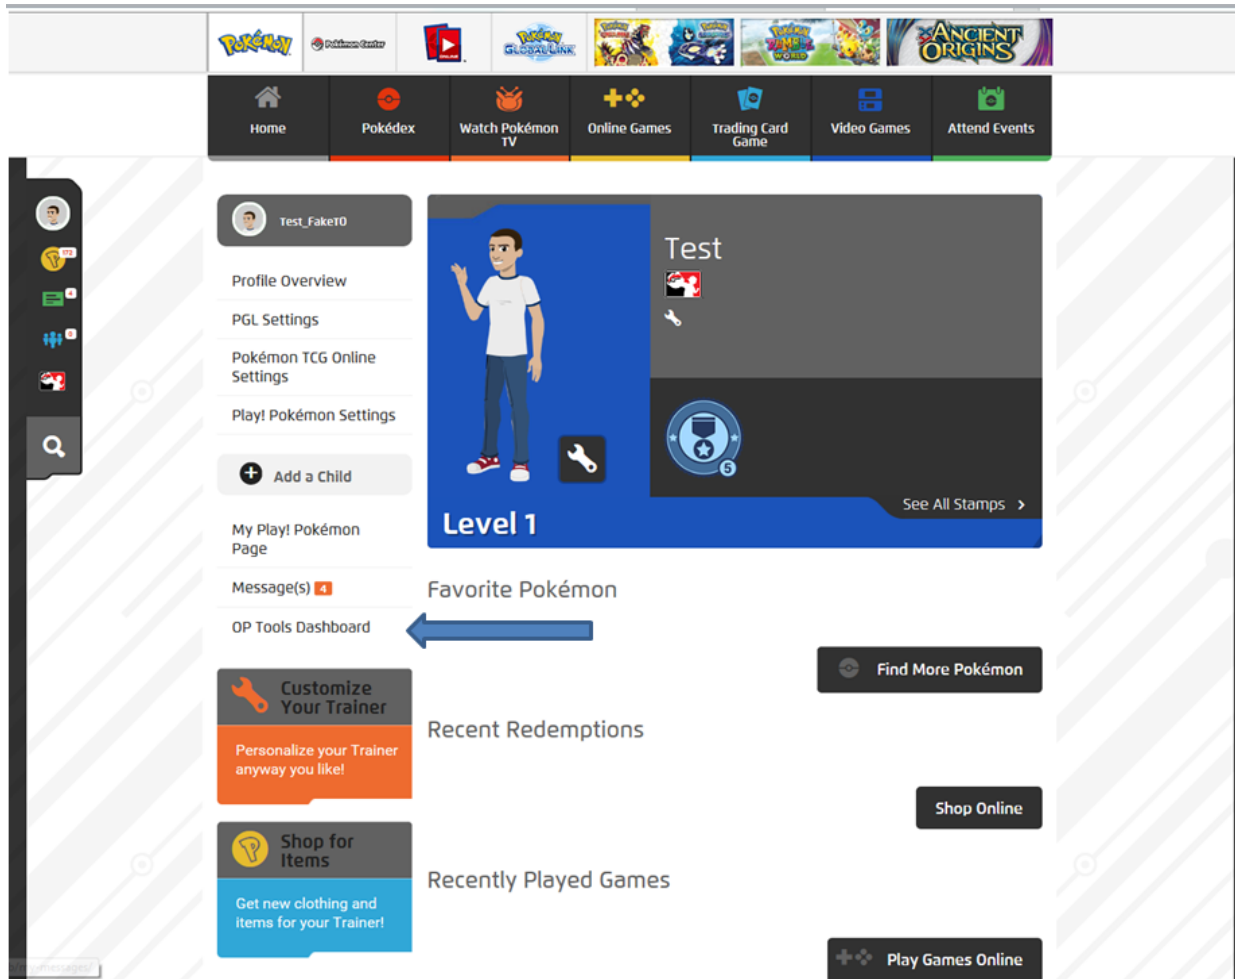

How To Create Additional Pokémon Player IDs

1. Log in to your Pokémon account and select *OP Tools Dashboard*

2. Select *Organizer Information* on the left-hand toolbar, and choose the *Order More Player IDs* option.