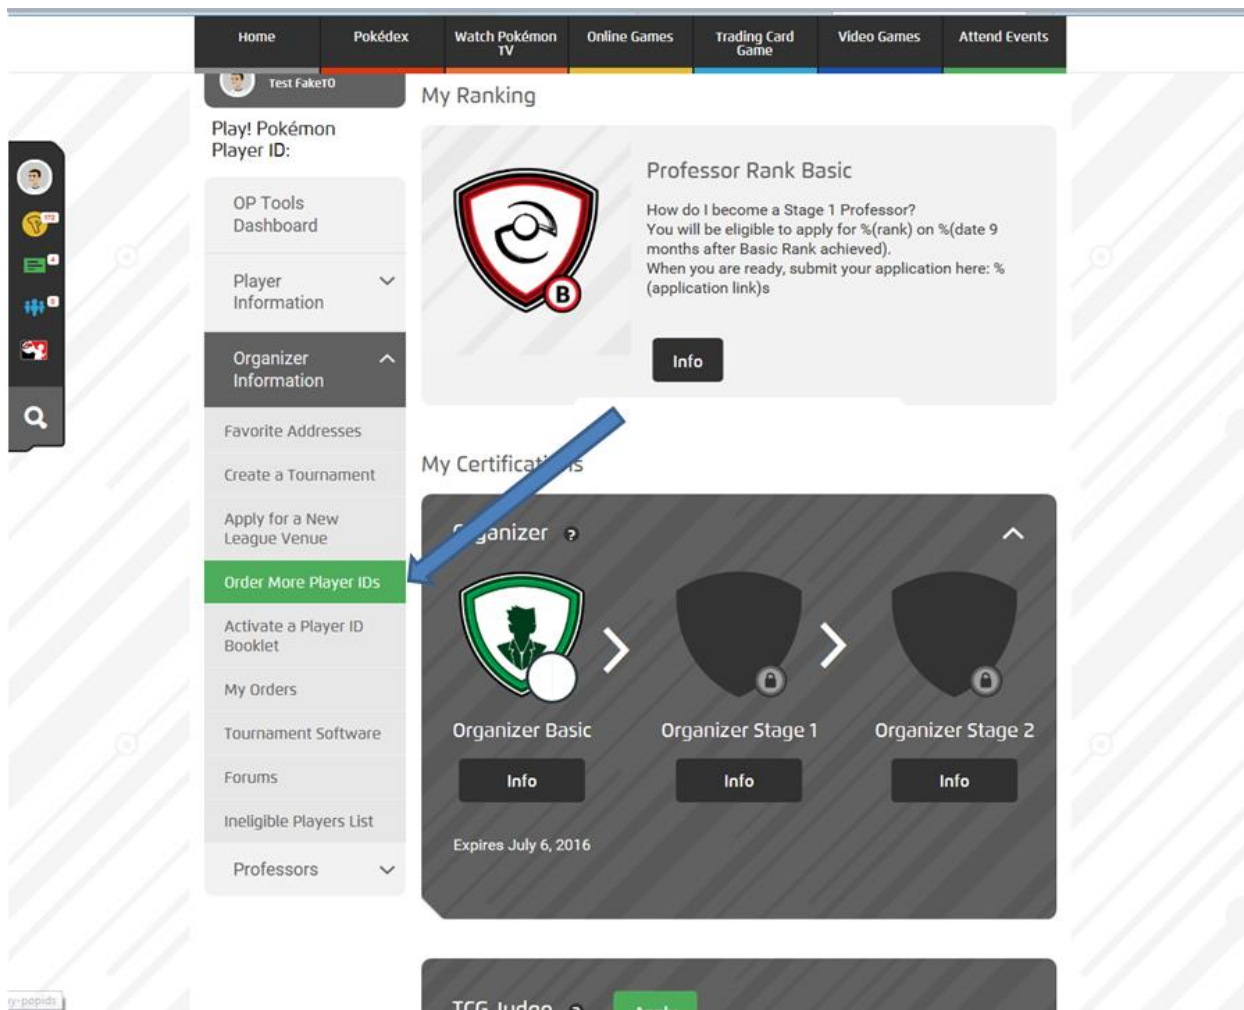

How To Create Additional Pokémon Player IDs

1. Log in to your Pokémon account and select *OP Tools Dashboard*

2. Select *Organizer Information* on the left-hand toolbar, and choose the *Order More Player IDs* option.